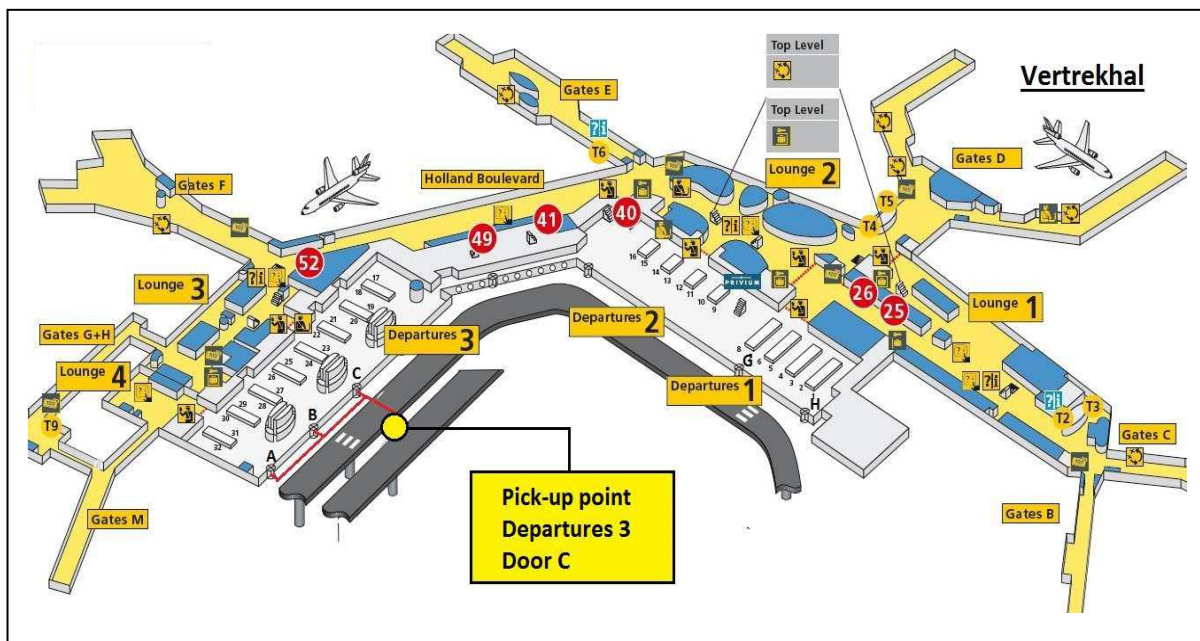

Amsterdam Schiphol Airport

Park & Fly BV

Veenderveld 10
2371 TV Roelofarendsveen

GPS

4° 36' 53" E
52° 11' 51" N

Phone: +31 (0)20 653 7544

Mobile: +31 (0)6 10 286 132

Email: info@totalcareparking.nl

Open Hours:

Mon-Sun 6am-10pm

Collection Instructions

Upon your arrival at the airport, after collecting your luggage, contact Park & Fly on above phone number. Then follow the signs to Departures 3 and take the Door C exit. Cross the road and wait on the pavement for the Park & Fly courtesy shuttle (10-15mins after your call).

Unless you are arriving off a flight, you must phone or email the location to reconfirm your collection time 4 working days in advance.

Return Instructions

Please return your vehicle to the Park & Fly address as noted above. You will be returned to your departure terminal in a courtesy shuttle.

Please phone or email the return location 4 working days in advance to make your return appointment.

Google Map link

<https://www.google.co.nz/maps/place/Park+and+Fly+B.V./@52.19766,4.6151772,15z/data=!4m5!3m4!1s0x0:0x526f22caaf0116e!8m2!3d52.19766!4d4.6151772>